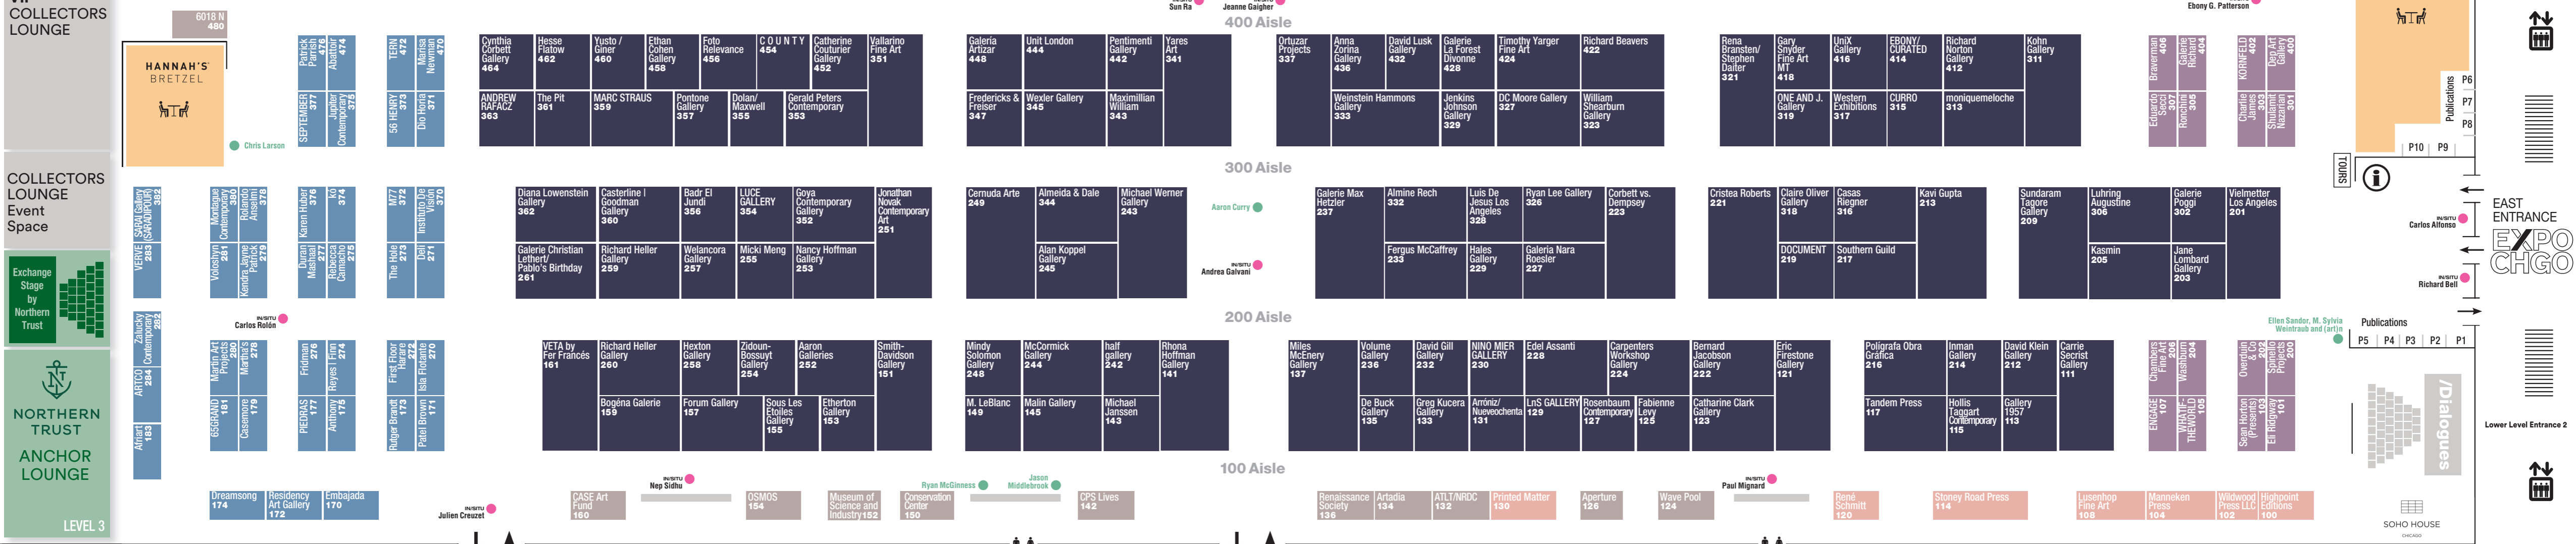

LEVEL 3

VIP COLLECTORS LOUNGE

COLLECTORS LOUNGE Event Space

Exchange Stage by Northern Trust

NORTHERN TRUST ANCHOR LOUNGE

LEVEL 3

EXPOCHGO WEST ENTRANCE

RESTROOMS

Center Terrace

RESTROOMS

LA CREMA

OPEN-EDITIONS

Ruinart

apollo

SOHO HOUSE CHICAGO

East Café

Publications P6, P7, P8, P10, P9, P5, P4, P3, P2, P1

Lower Level Entrance 2

SOHO HOUSE CHICAGO

Publications P6, P7, P8, P9, P10

Esse ..... P1, Newcity ..... P2, Artforum ..... P3, ArtNexus ..... P4, Poetry ..... P5, Afterall ..... P6, Chicago Gallery News ... P7, Pigment ..... P8, Lumpen ..... P9, Bad at Sports ..... P10

**LEGEND**

- GALLERIES
- EXPOSURE
- PROFILE
- SPECIAL EXHIBITIONS
- EDITIONS+BOOKS
- IN/SITU
- SPECIAL PROJECTS
- CAFÉS & AMENITIES